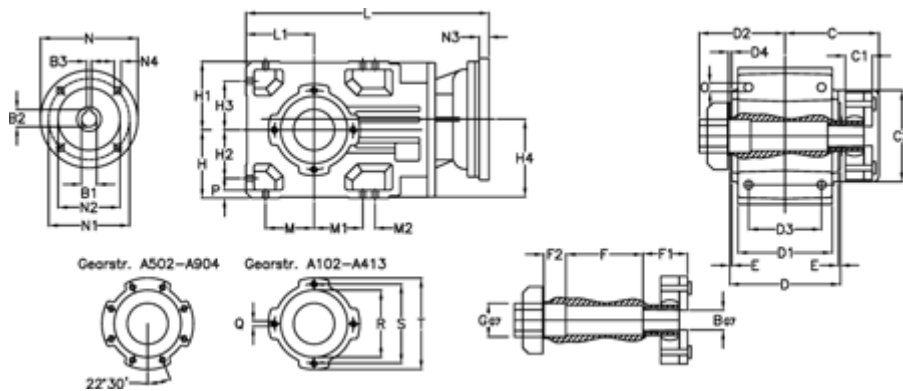

Article number: 29600324436420

Description: Bevel helical gearbox
A303QF40-244,3-P63B5

Measures

B = 40	D1 = 130	F2 = 50	L = 390.5	N3 = -
B1 = 11	D2 = 80	G = 42	L1 = 90	N4 = M8x19
B2 = 12.8	D3 = 95	GA = 14,5 NM	M = 63.0	O = 12.0
B3 = 4	d4 = 5.0	H = 90	M1 = 63.0	P = 11
C = 113.5	Description = A303QF-xx-P63 B5	H1 = 90	M2 = 22	Q = M8x15
C1 = 24	E = 3.0	H2 = 63.0	N = 140	R = 95
C2 = 90.0	F = 95.5	H3 = 63.0	N1 = 115	S = 115
D = 156	F1 = 48.0	H4 = 108.5	N2 = 95	T = 140